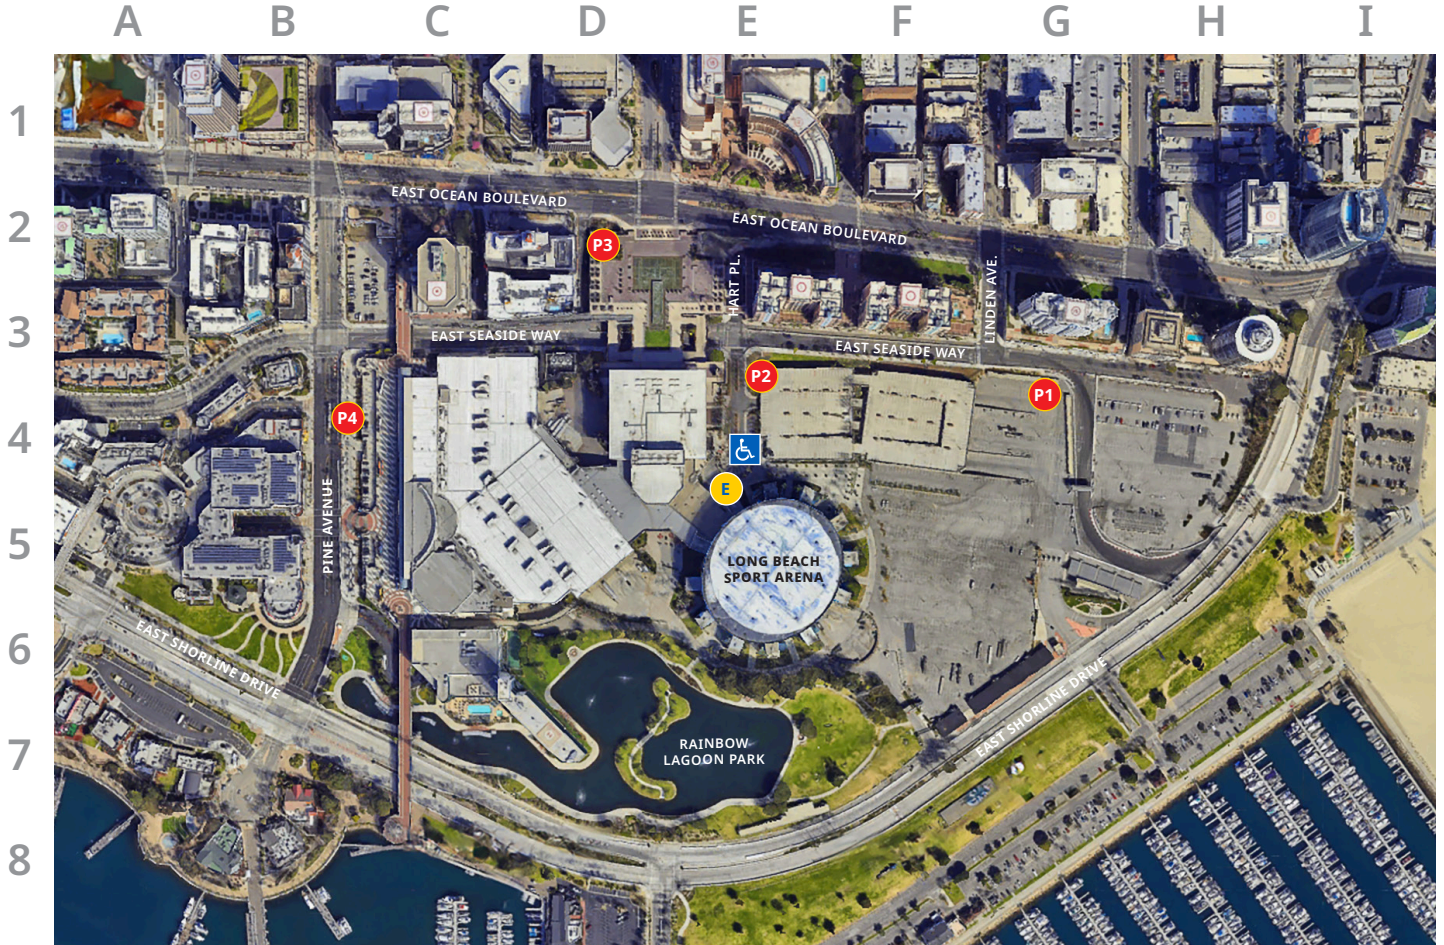

# UMASS GLOBAL SUMMER COMMENCEMENT PARKING MAP

**LONG BEACH ARENA**  
300 East Ocean Boulevard • Long Beach, California

**E** Entrance to Auditorium

 ADA Curbside Drop Off

## ON-SITE PARKING OPTIONS:

- P1** Main Parking Lot (Seaside Way and Linden Ave).....124 E Shoreline Dr.....**G3**
- P2** Arena Parking Garage (Hart Pl and Seaside Way)..... 400 E. Seaside Way.....**E3**

## OVERFLOW PARKING OPTIONS:

- P3** Terrace Theater Garage (Collins Way and Ocean Blvd) .....66 Collins Way.....**D2**
- P4** Convention Center Garage (Seaside Way and Pine Ave).....46 Pine Ave.....**B4**